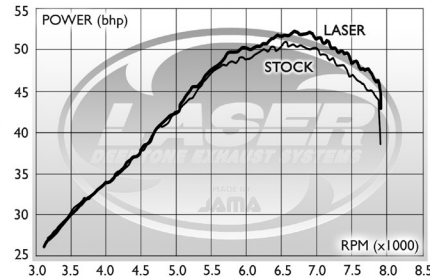

HONDA

PC800

TECHNICAL DATA

YEAR : '93
Model : PC800
Type :
System : Jama Original, slip-on
Mufflermaterial : Inox

* **Orderno.**

Jama Original

-Homologated 95.1056

Slip-on muffler

Orderno.: 95.1056.*

POWERCURVE

ADDITIONAL INFORMATION

APPROVAL

Sound Level (static)

Original: 83dB(A) LASER: 86.5dB(A)

SPECIAL/OPTIONAL

Sports versions suffix:

Homologated versions suffix: