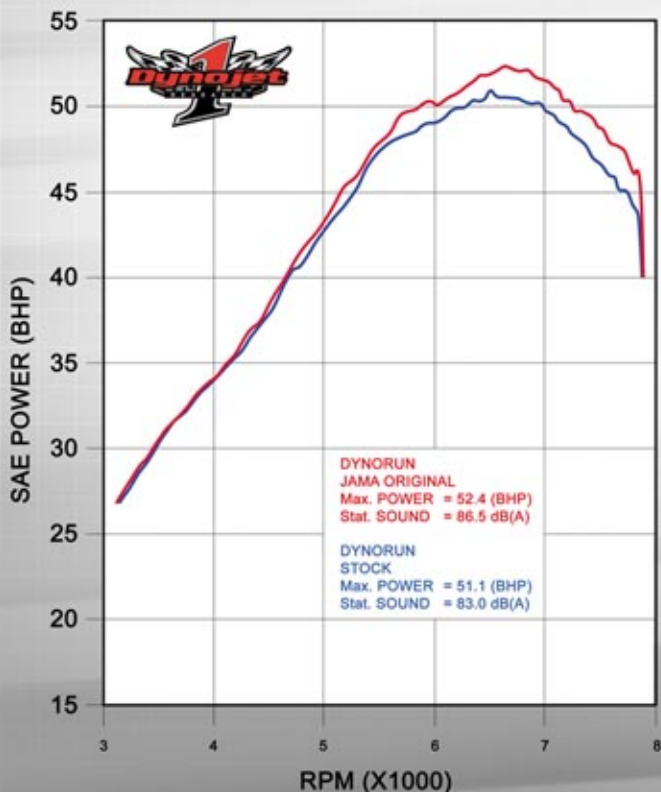

JAMA
Originals

ORIGINAL REPLACEMENT MUFFLERS

HONDA
PC800 '93

DYNOJET POWERCURVE

TECHNICAL SPECIFICATIONS

MODEL : HONDA PC800
YEAR : 1993
APPLICATION : JAMA ORIGINAL
STYLE : STAINLESS STEEL - 95.1056

	MAX. POWER BHP	STATIC SOUND dB(A)	TOTAL WEIGHT kg
JAMA ORIGINAL	52.4	86.5	4.4
STOCK	51.1	83.0	7.7